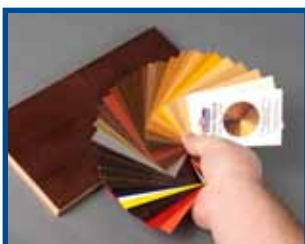

New Product!

Exact Match Wood Touch Up Kit

The Exact Match Kit is designed to let you easily replace color due to scratches, nicks, dings, rub marks, burn-ins, etc. Replacing grain is easy with the graining card that is included in the kit.

The Exact Match Wood Touch Up Kit contains:

- ✓ 36 Exact Match Color Cards
- ✓ 4 oz. bottle of Exact Match Activator Solution
- ✓ 1 Touch Up Brush
- ✓ 1 Tinting Glass
- ✓ Complete Instructions

M360-0099

- ✓ Available in 35 colors plus a graining card
- ✓ Color can be blended to make additional colors
- ✓ Individual colors are available in packs of six (see back for color names and numbers)

Features

- 35 pigmented color cards plus a graining card
- Kit contains a tinting glass
- Complete color pallet
- Offered in a complete set
- Portable
- Individual colors are available in packs of six

Benefits

- Makes color matching easy
- Makes it easy to blend and make additional colors
- Matches most cabinet, furniture and millwork finishes
- Provides all the tools needed to replace color
- Can replace colors on the job site with ease
- Replace high use colors without purchasing a new kit