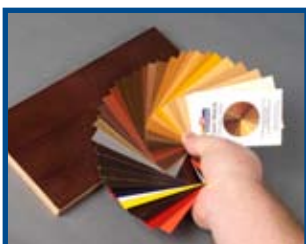

New Product!

Exact Match Wood Touch Up Kit

The Exact Match Kit is designed to let you easily replace color due to scratches, nicks, dings, rub marks, burn-ins, etc. Replacing grain is easy with the graining card that is included in the kit.

The Exact Match Wood Touch Up Kit contains:

- ✓ 36 Exact Match Color Cards
- ✓ 4 oz. bottle of Exact Match Activator Solution
- ✓ 1 Touch Up Brush
- ✓ 1 Tinting Glass
- ✓ Complete Instructions

M360-0099

- ✓ Available in 35 colors plus a graining card
- ✓ Color can be blended to make additional colors
- ✓ Individual colors are available in packs of six (see back for color names and numbers)

Features

- 35 pigmented color cards plus a graining card
- Kit contains a tinting glass
- Complete color pallet
- Offered in a complete set
- Portable
- Individual colors are available in packs of six

Benefits

- Makes color matching easy
- Makes it easy to blend and make additional colors
- Matches most cabinet, furniture and millwork finishes
- Provides all the tools needed to replace color
- Can replace colors on the job site with ease
- Replace high use colors without purchasing a new kit